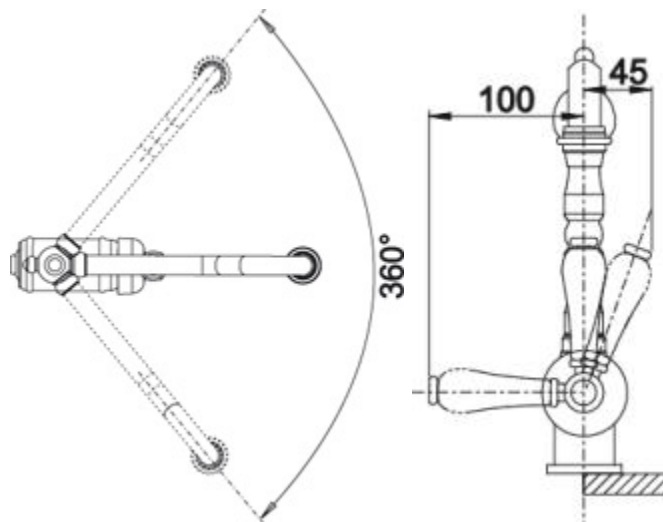

Side View

Swivelling

Scope of supply

- Spout can be swivelled by 360°
- Ø 35 mm tap hole required
- With ceramic disk cartridge
- Flexible connector pipes, 450 mm long and 3/8" nut for particularly easy and safe installation
- Patented jet regulator for markedly reduced scaling
- Stabilisation plate to increase the stability of the tap when fitted in stainless steel sinks
- LGA approved
- Applied for DVGW certificate