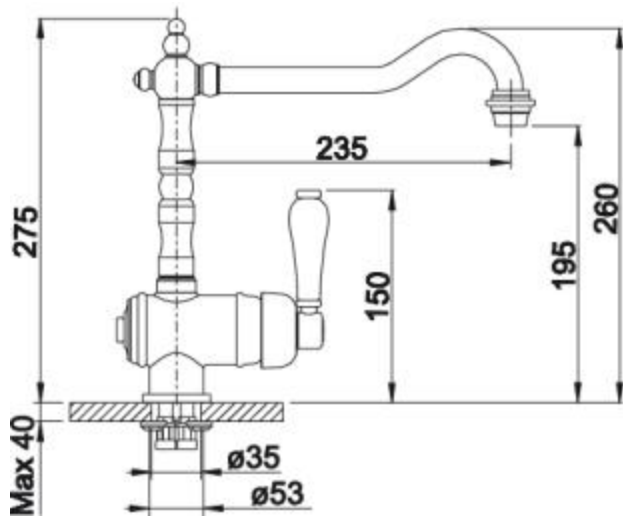

Colours

Available colours

polished brass

chrome

metallic surface

Item No. 515990

high pressure

Details

Side View

Swivelling

Scope of supply

- Spout can be swivelled by 360°
- Ø 35 mm tap hole required
- With ceramic disk cartridge
- Flexible connector pipes, 450 mm long and 3/8" nut for particularly easy and safe installation
- Patented jet regulator for markedly reduced scaling
- Stabilisation plate to increase the stability of the tap when fitted in stainless steel sinks
- LGA approved
- Applied for DVGW certificate